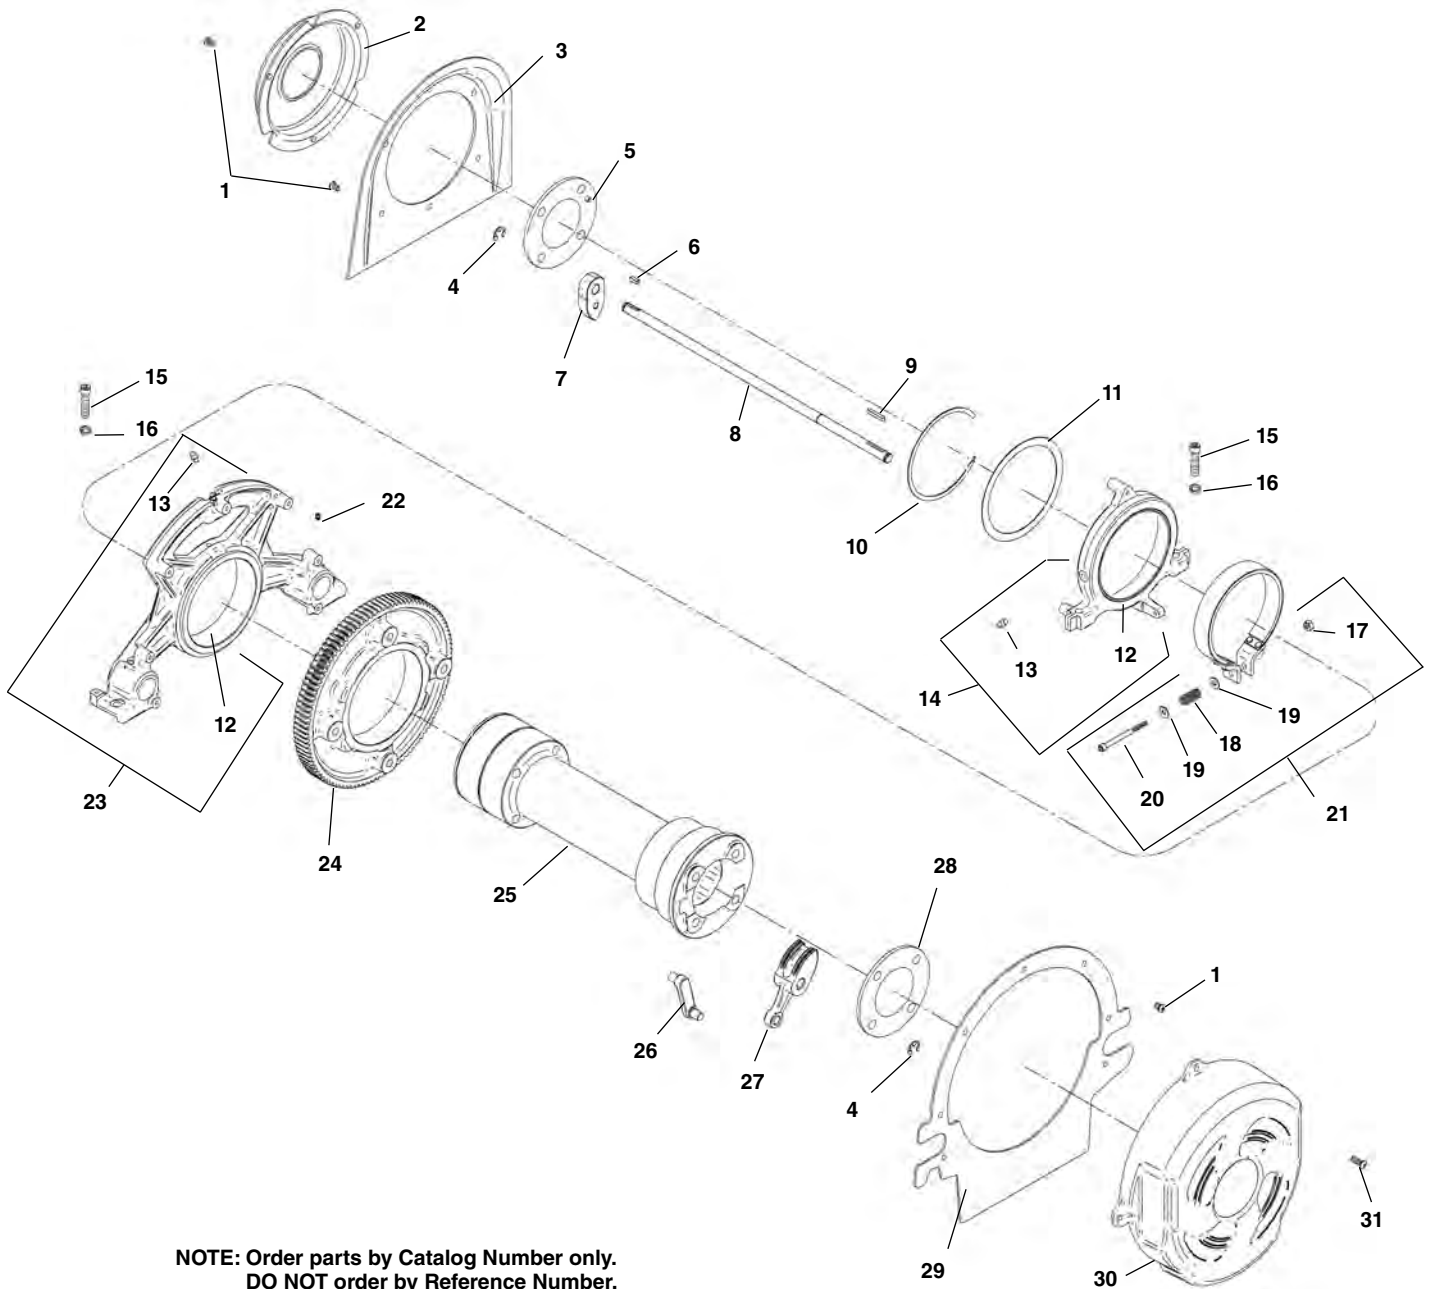

Drive Shaft Assembly

**NOTE: Order parts by Catalog Number only.
DO NOT order by Reference Number.**

Ref. No.	Catalog No.	Description	Ref. No.	Catalog No.	Description
1	94337	Screw, Button Head 1/4" - 20 x 3/8" (7)	17	77710	Lock Nut 1/4" - 20
2	94082	Rear Cover	18	45895	Spring
3	94077	Rear Plate	19	27402	Washer, Flat 1/4" (2)
4	26937	Retaining Ring (8)	20	94327	Screw, Socket Head 1/4" - 20 x 2 1/2"
5	94022	Rear Pivot Rod Support	21	94002	Brake Assembly
6	94267	Key, 3/16" Square x 1/2" (4)	22	40910	Set Screw 1/4" - 20 x 3/4" (4)
7	93987	Rear Jaw (4)	23	94027	Front Bracket Assembly
8	93977	Pivot Rod (4)	24	94087	Drive Gear
9	94197	Key, 3/16" Square x 1 3/16" (4)	25	94032	Drive Shaft
10	94397	Retaining Ring	26	94047	Connecting Link (4)
11	94392	Thrust Washer	27	94017	Front Jaw (4)
12	93957	Spindle Bearing (2)	28	93992	Front Pivot Rod Support
13	46860	Grease Fitting (2)	29	94072	Front Plate
14	94037	Rear Bracket Assembly	30	94097	Front Cover
15	46745	Screw, 3/8" - 16 x 1 1/4" (4)	31	94332	Screw, Button Head 1/4" - 20 x 3/4" (9)
16	40930	Washer, Lock 3/8" (4)			